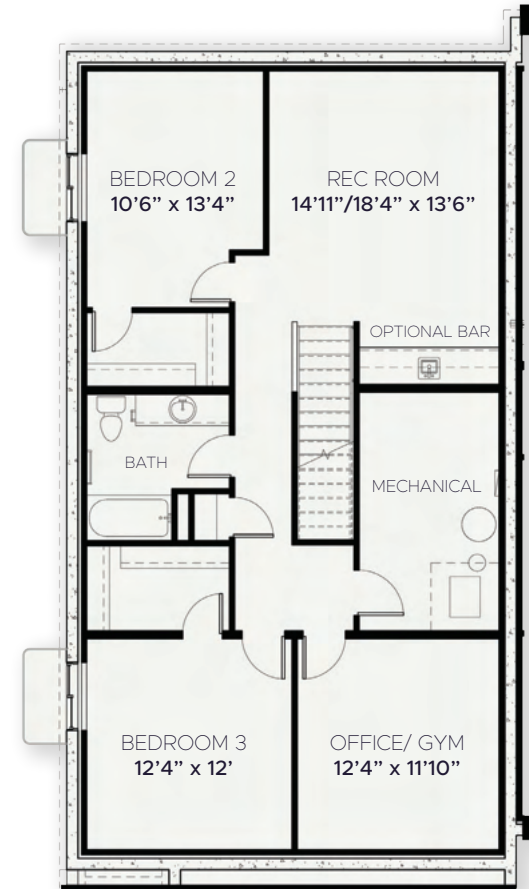

MONTGOMERY

RiverPointe

VILLAS BY THE BOW

RENOVA

HOMES | RENOVATIONS

RiverPointe

VILLAS BY THE BOW

1 | 1.5 | 2

Love
where
you live.

OPTIONAL BASEMENT
1,047 sq ft

MAIN PLAN
1,248 sq ft

riverpointevillas.ca