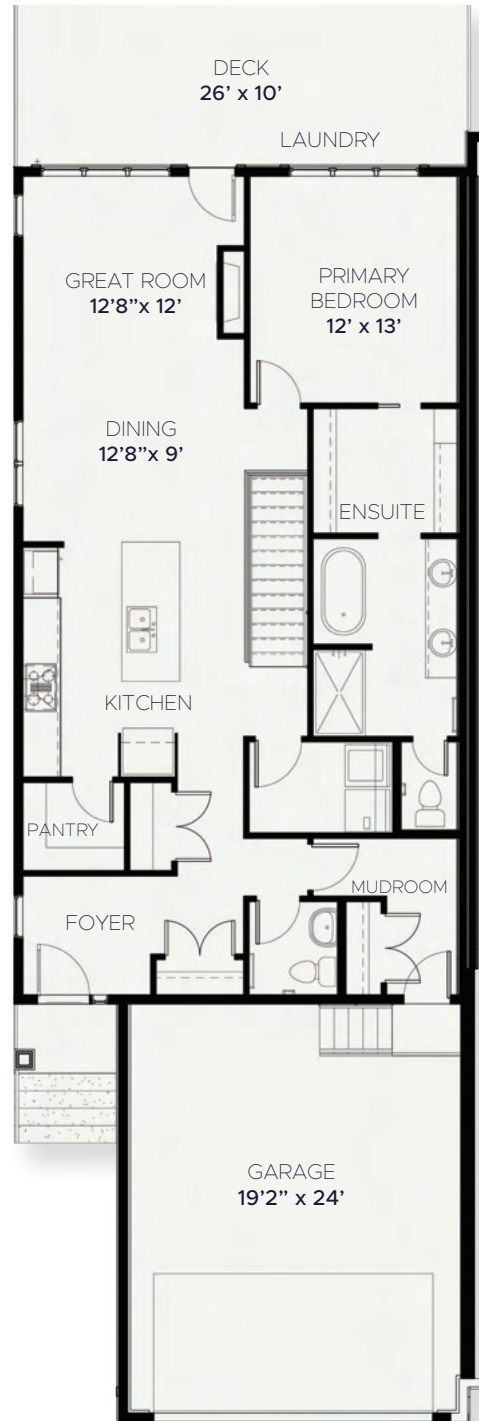

MONTGOMERY

RiverPointe

VILLAS BY THE BOW

RENOVA

HOMES | RENOVATIONS

RiverPointe

VILLAS BY THE BOW

1 | 1.5 | 2

Love
where
you live.

OPTIONAL BASEMENT
1,047 sq ft

MAIN PLAN
1,248 sq ft

riverpointevillas.ca