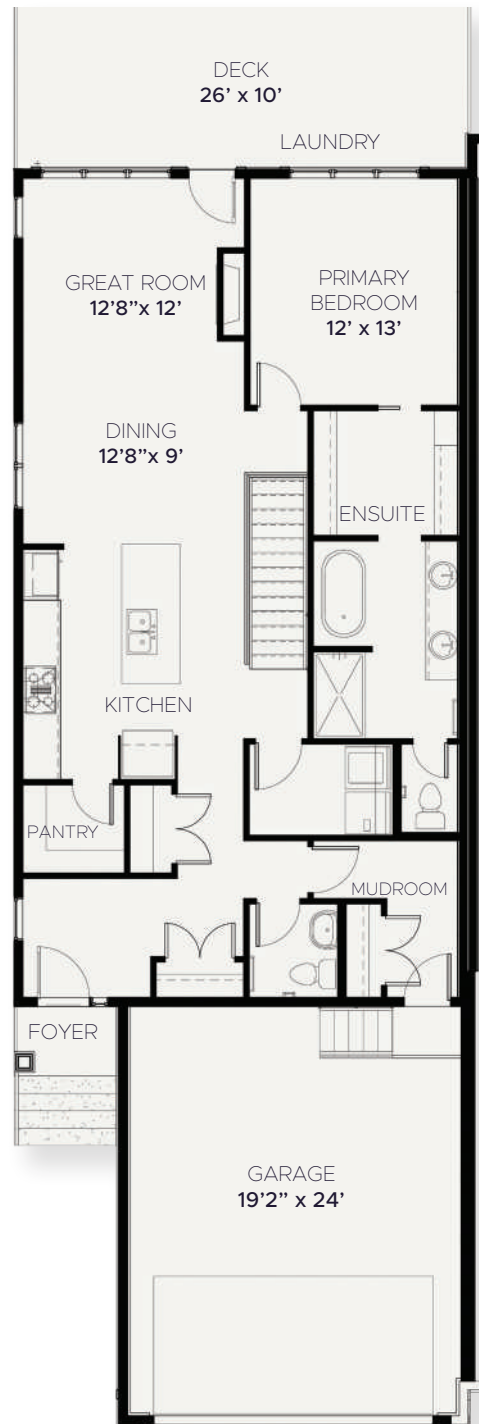

# RiverPointe

VILLAS BY THE BOW

1 | 1.5 | 2

**RENOVA**  
HOMES | RENOVATIONS

Disclaimer: The design is published by Renova Homes & Renovations Ltd. All rights reserved including the reproduction, whole or in part. All information, renderings, images are an artists rendition only and may not be reflective of the final product. Dimensions, square footages and features are approximate and may change without notice. 2023

Love  
where  
you live.

**OPTIONAL BASEMENT**  
1,047 sq ft

**MAIN PLAN**  
1,248 sq ft

riverpointevillas.ca