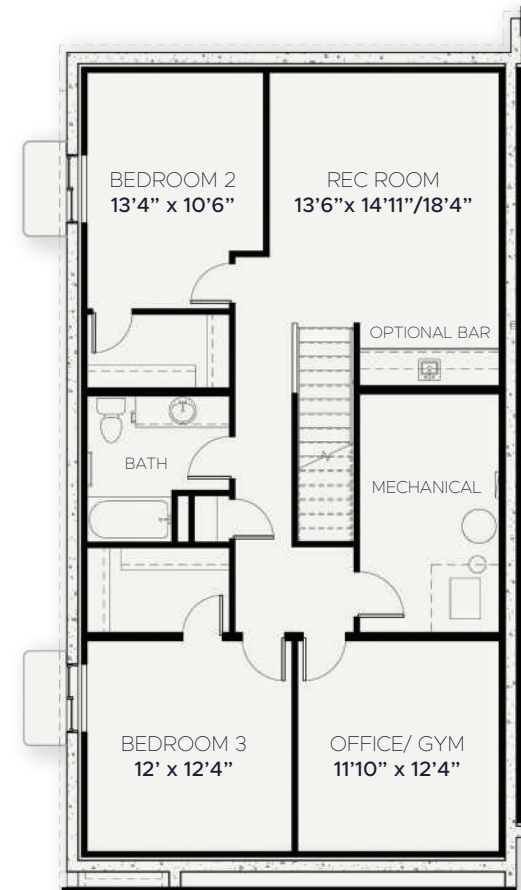

# RiverPointe

VILLAS BY THE BOW

1 | 1.5 | 2

**RENOVA**  
HOMES | RENOVATIONS

Disclaimer: The design is published by Renova Homes & Renovations Ltd. All rights reserved including the reproduction, whole or in part. All information, renderings, images are an artists rendition only and may not be reflective of the final product. Dimensions, square footages and features are approximate and may change without notice. 2023

Love  
where  
you live.

**OPTIONAL BASEMENT**  
1,047 sq ft

**MAIN PLAN**  
1,248 sq ft

riverpointevillas.ca